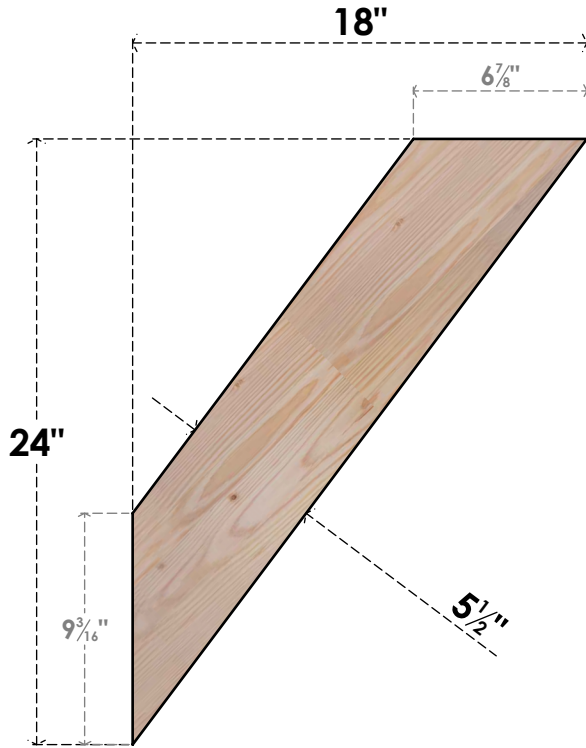

BRC06X18X24TRA00SDF

5 1/2"W X 18"D X 24"H TRADITIONAL SMOOTH BRACE, DOUGLAS FIR

SIDE

FRONT

EKENA MILLWORK
 2300 WEST MAIN ST.
 CLARKSVILLE, TX 75426
 TOLL FREE: 866-607-0453
 WWW.EKENAMILLWORK.COM

NOTES

1. INSTALLATION TO BE COMPLETED IN ACCORDANCE WITH MANUFACTURER'S SPECIFICATIONS.
2. DRAWING MAY NOT BE TO SCALE
3. THIS DRAWING IS INTENDED FOR DESIGN AND PLANNING PURPOSES ONLY.
4. ALL INFORMATION CONTAINED HEREIN WAS CURRENT AT THE TIME OF DEVELOPMENT BUT MUST BE REVIEWED AND APPROVED BY THE PRODUCT MANUFACTURER TO BE CONSIDERED ACCURATE.
5. PRODUCTS ARE NOT KILN DRIED. THIS ITEM IS UNIQUE AND WILL CONTAIN THE NATURAL VARIATIONS THAT THE WOOD SPECIES OFFERS. THIS MAY RESULT IN VARIATIONS UP TO 1/4"